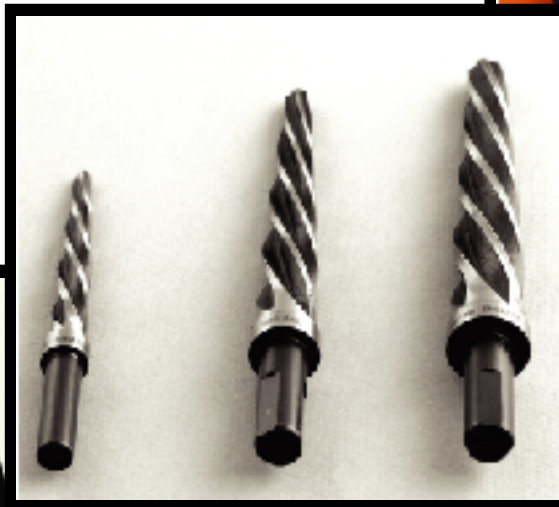

## LET US RESTOCK YOUR DRILL INDEX!

TAPERED REAMERS  
BRIDGE REAMERS  
DRILL MACHINE SETS

AVAILABLE  
SIZES

- 5/16"
- 3/8"
- 7/16"
- 1/2"
- 9/16",
- 5/8"
- 0.652"
- 11/16"
- 3/4"
- 0.776",
- 3/16"
- 7/8"
- 15/16"
- 1"
- 1-1/16"
- and more...