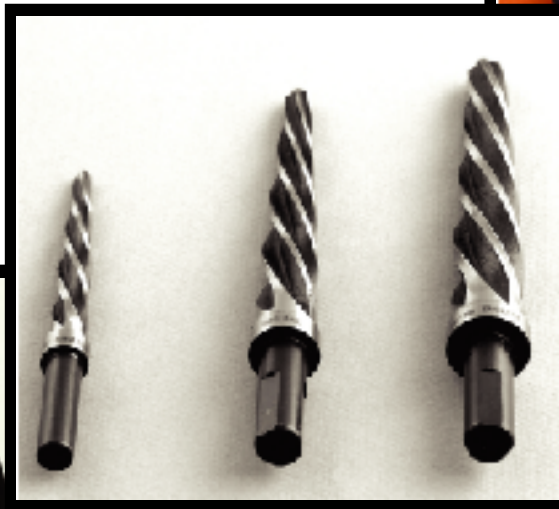

## LET US RESTOCK YOUR DRILL INDEX!

TAPERED REAMERS  
BRIDGE REAMERS  
DRILL MACHINE SETS

AVAILABLE  
SIZES

- 5/16"
- 3/8"
- 7/16"
- 1/2"
- 9/16",
- 5/8"
- 0.652"
- 11/16"
- 3/4"
- 0.776",
- 3/16"
- 7/8"
- 15/16"
- 1"
- 1-1/16"
- and more...